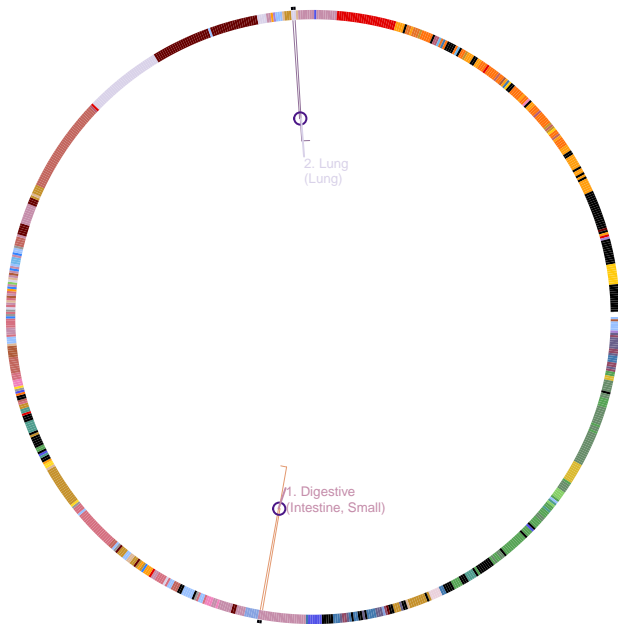

# Diastolic blood pressure

27618448

120,473 European ancestry individuals, 21,503 African American individuals, 4,586 Hispanic individuals