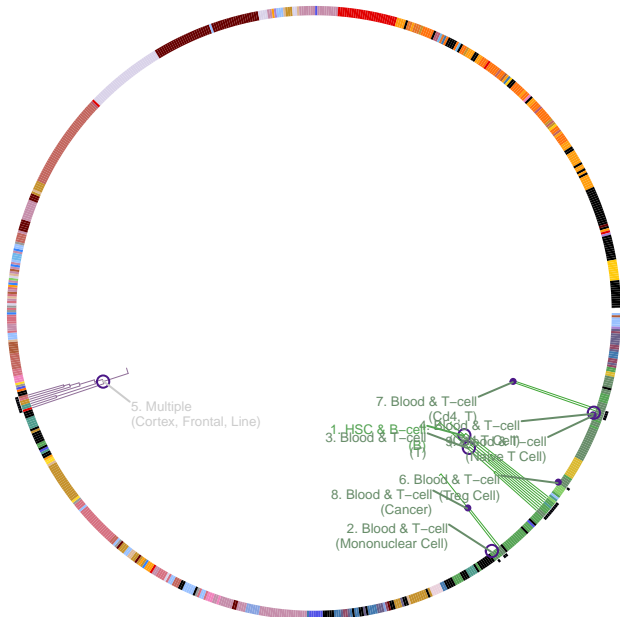

Menopause (age at onset)

26414677

up to 69,626 European ancestry women