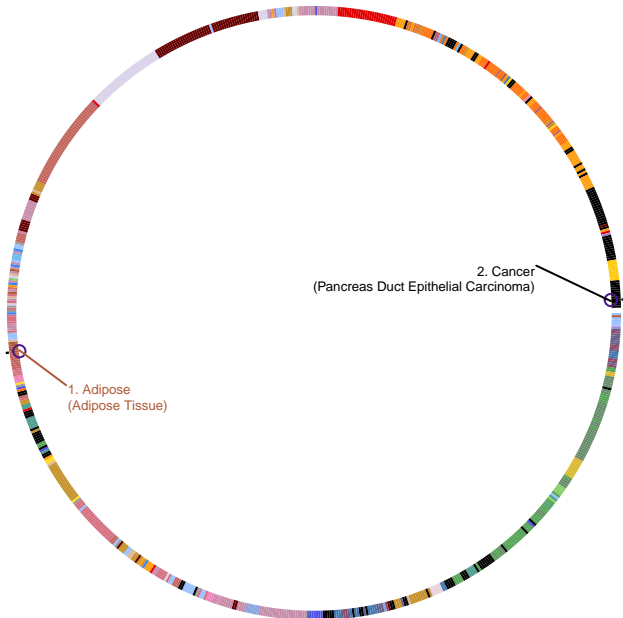

Waist-to-hip ratio adjusted for BMI (joint analysis main effects and smoking interaction)

28443625

95,362 European ancestry women, 62,085 European ancestry men, 5,829 European ancestry individuals, 10,500 African American/Afro-Caribbean ancestry women, 2,706 African American/Afro-Caribbean ancestry men, 1,030 Indian Asian ancestry women, 7,648 Indian Asian ancestry men, 1,793 Filipino ancestry women, 2,944 Hispanic/Latino ancestry women, 1,764 Hispanic/Latino ancestry men