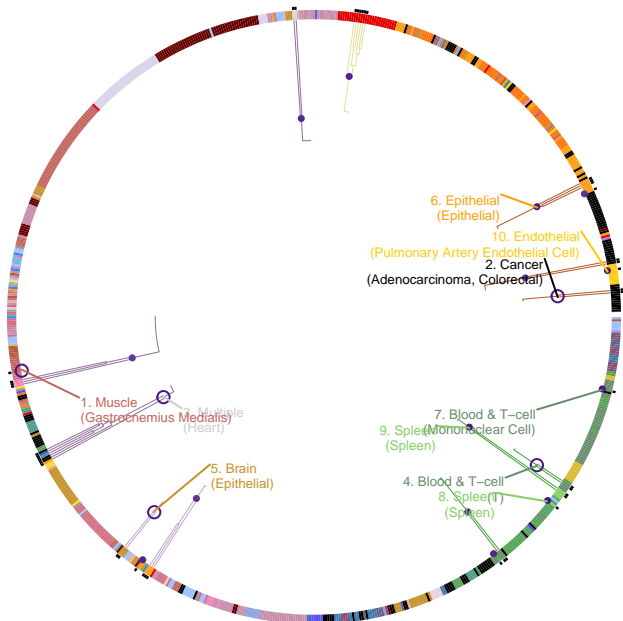

Platelet count

26805783

12,491 Hispanic/Latin American individuals