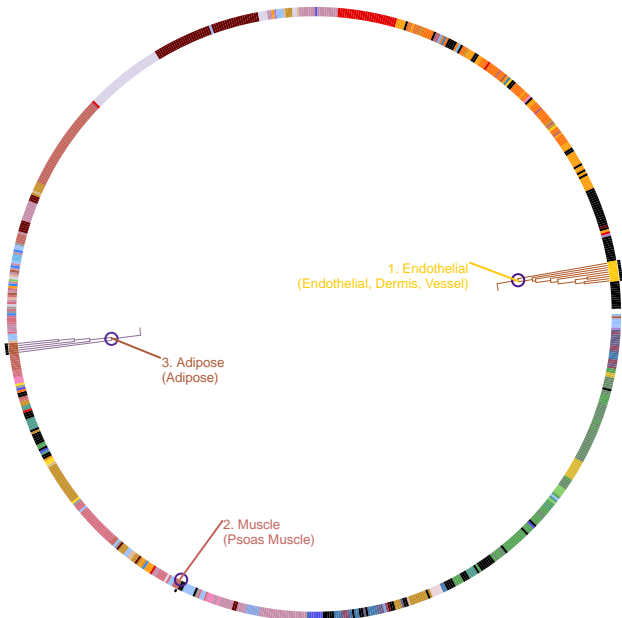

Diastolic blood pressure

21909115

69,395 European ancestry individuals