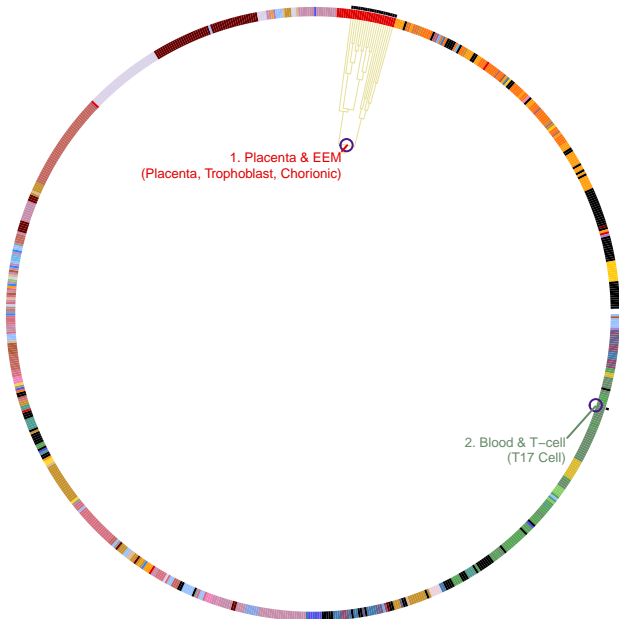

HDL cholesterol

20864672

up to 17,723 European ancestry individuals