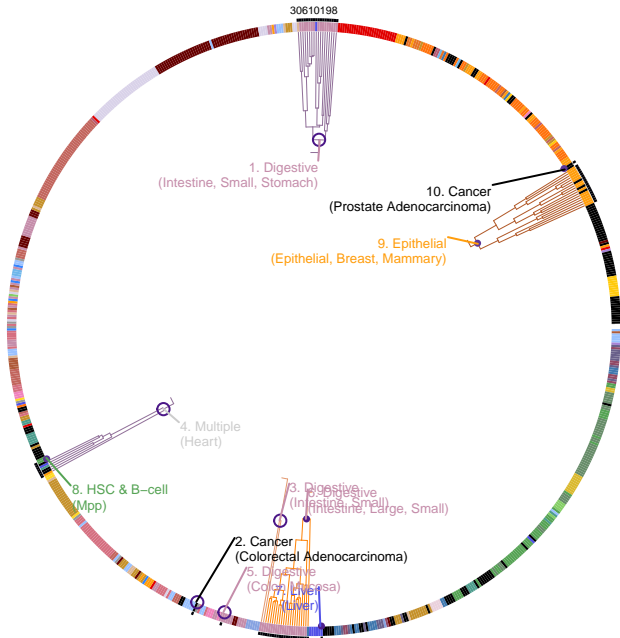

Attention deficit hyperactivity disorder or
cannabis use

18,345 European ancestry ADHD cases, 14,374 European ancestry cannabis use cases, 50,410
European ancestry controls