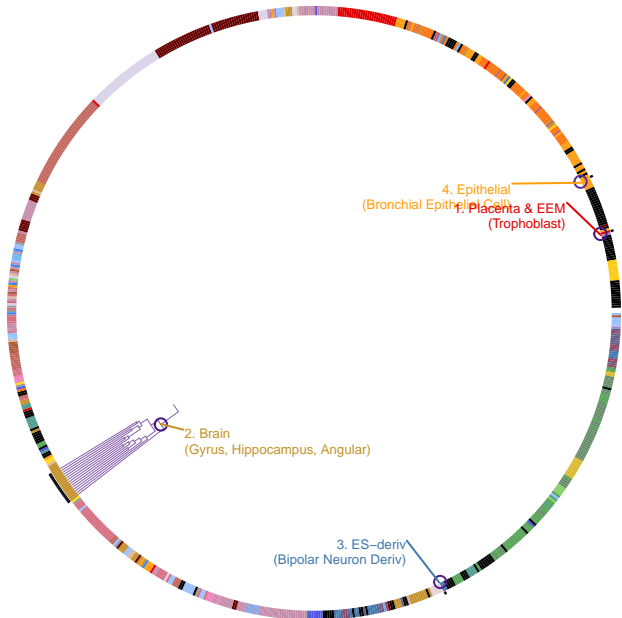

LDL cholesterol

20864672

up to 17,723 European ancestry individuals