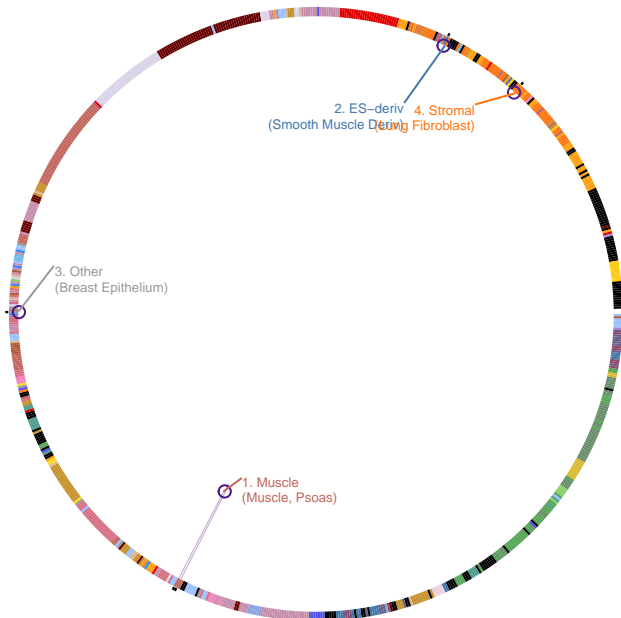

Corneal structure

23291589

13,057 European ancestry individuals, 2,538 Indian ancestry individuals, 2,542 Malay ancestry individuals, 1,883 Chinese ancestry individuals