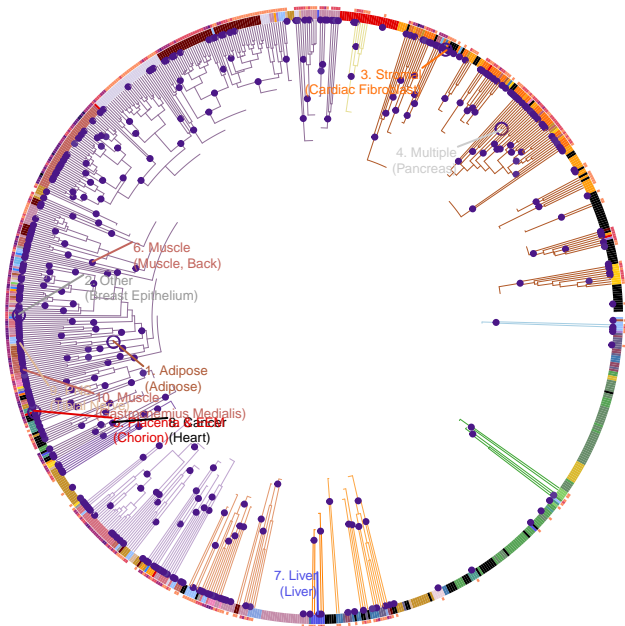

Heel bone mineral density

30595370

approximately 446,000 European ancestry individuals