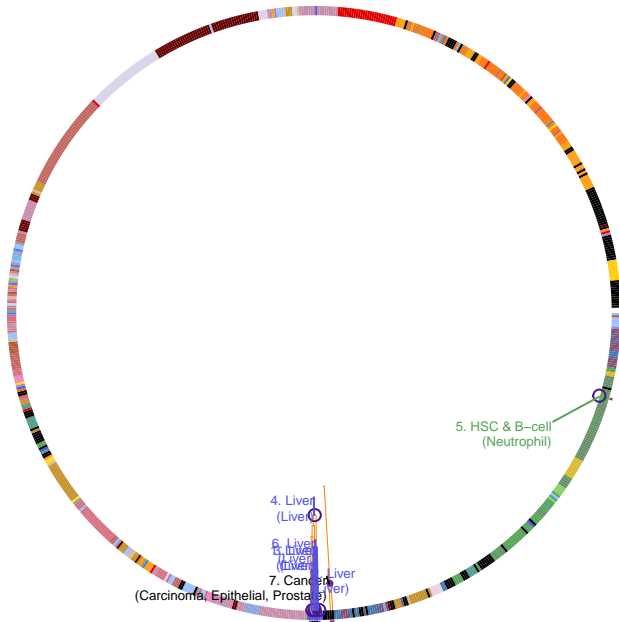

C-reactive protein levels

30388399

up to 92,771 European ancestry males, up to 113,387 European ancestry females