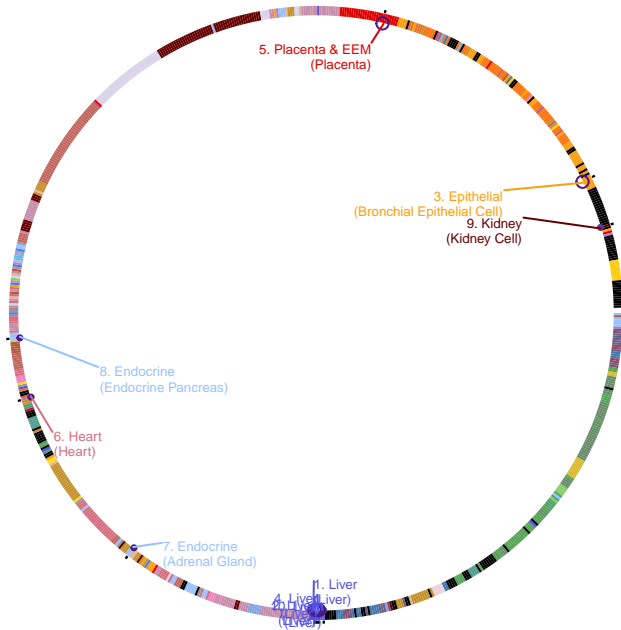

# Low density lipoprotein cholesterol levels

29403010

72,866 Japanese ancestry individuals