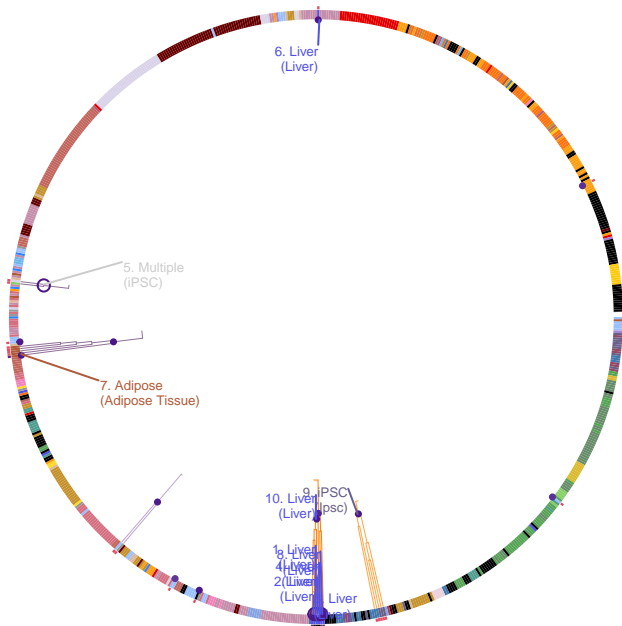

Total cholesterol levels

30275531

215,551 European ancestry individuals, 57,332 African American individuals, 24,743 Hispanic individuals