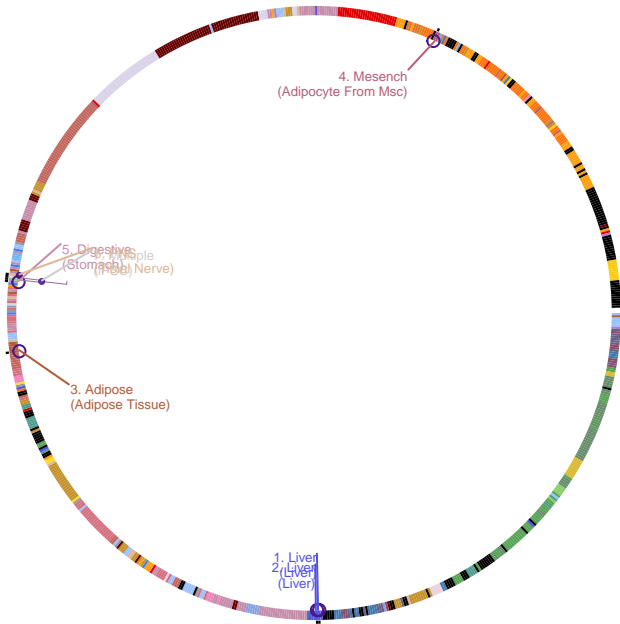

# HDL cholesterol

24097068

94,595 European ancestry individuals