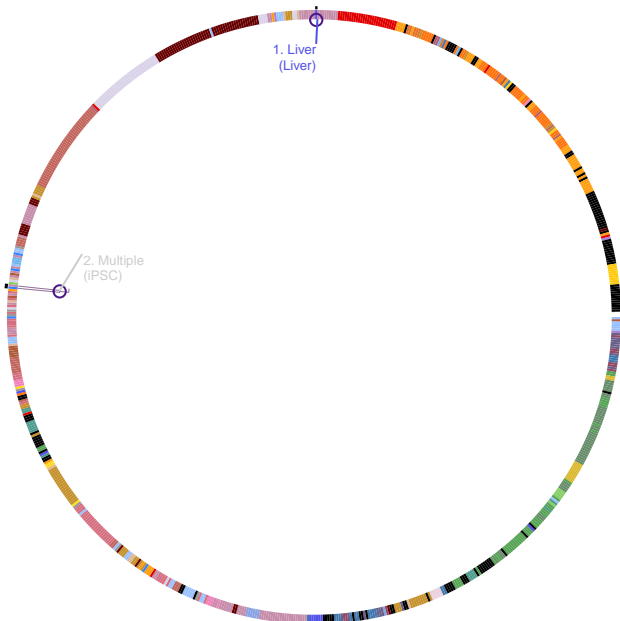

Phosphorus levels

29403010

42,793 Japanese ancestry individuals