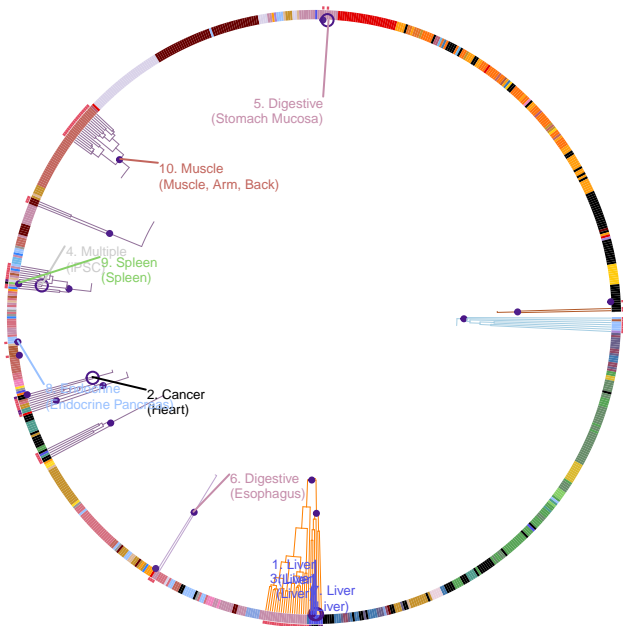

LDL cholesterol

30275531

215,551 European ancestry individuals, 57,332 African American individuals, 24,743 Hispanic individuals