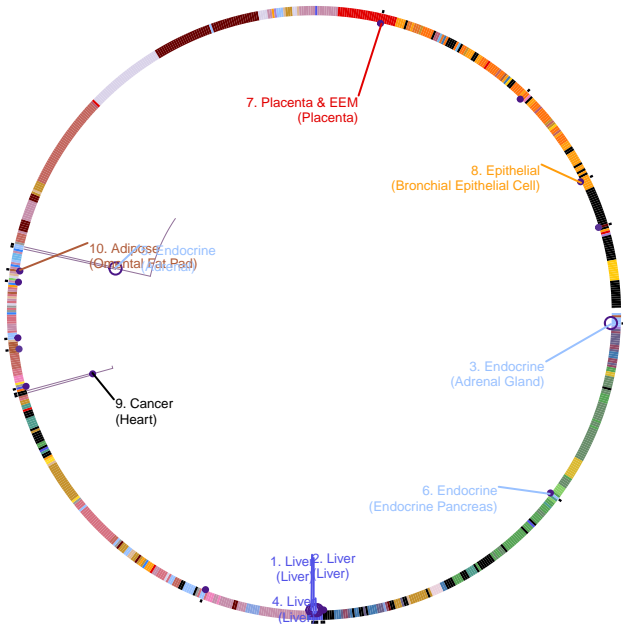

Total cholesterol levels

29403010

128,305 Japanese ancestry individuals