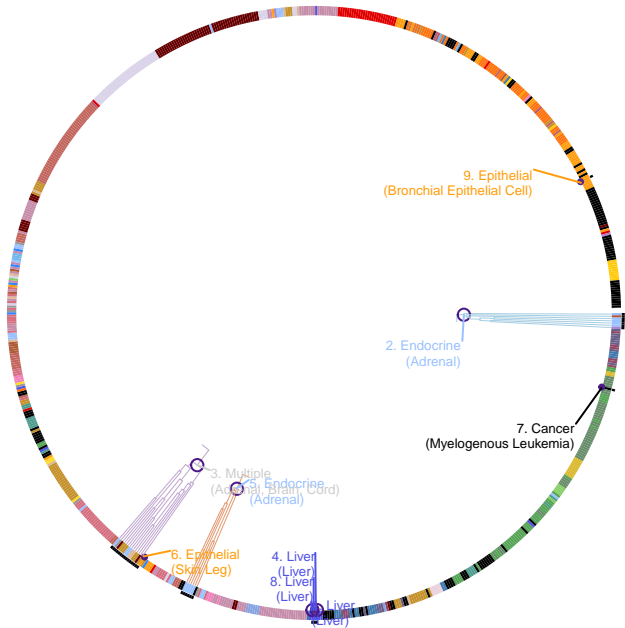

# LDL cholesterol

20686565

95,454 European ancestry individuals