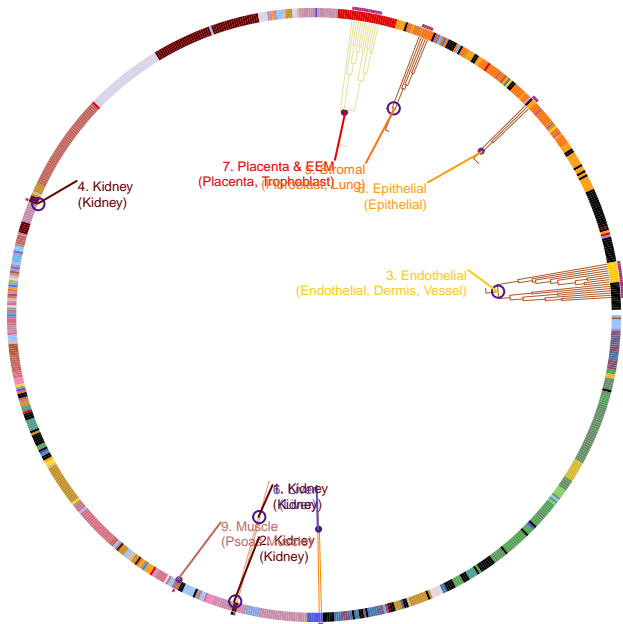

Glomerular filtration rate

29403010

143,658 Japanese ancestry individuals