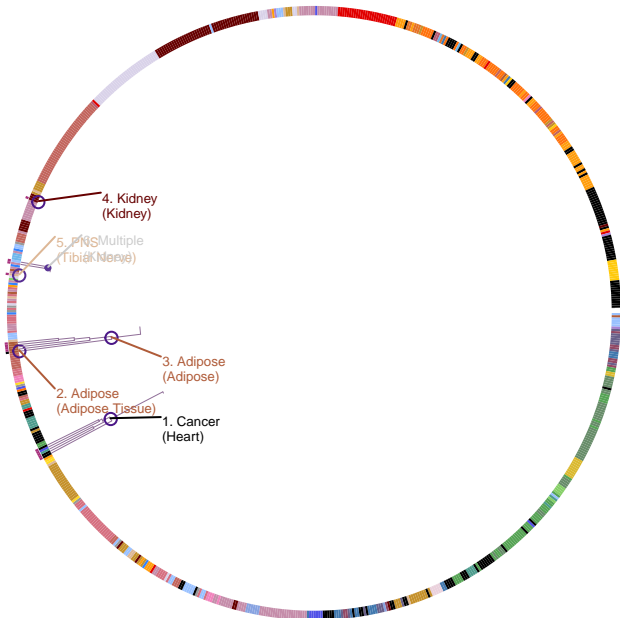

Waist-hip ratio

25673412

up to 56,910 European ancestry men, up to 86,570 European ancestry women